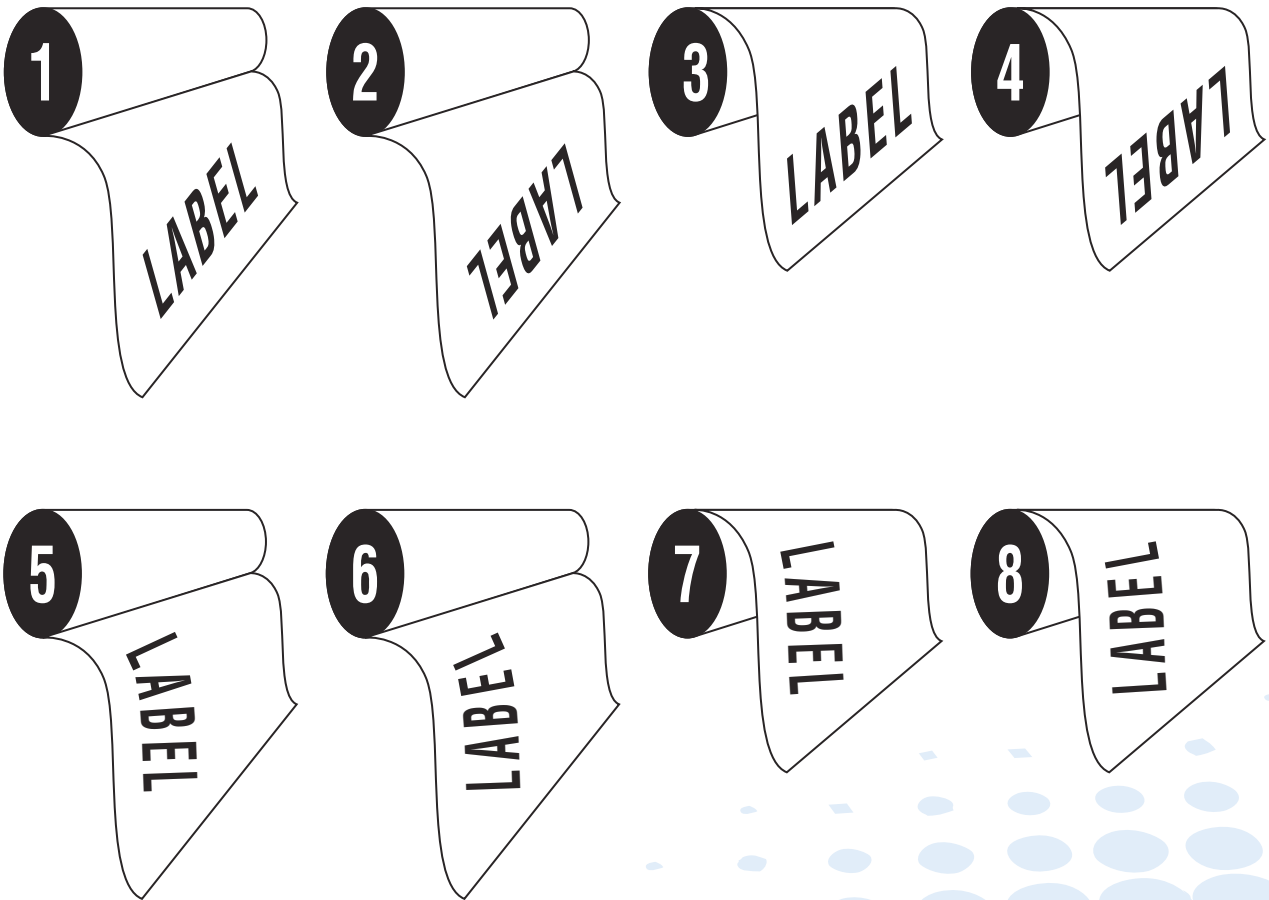

LABELS • GENERAL PRINTING • PACKAGING

PONT & CO ROLLING DIRECTION CHART

STANDARD CORE SIZES - 38mm & 76mm