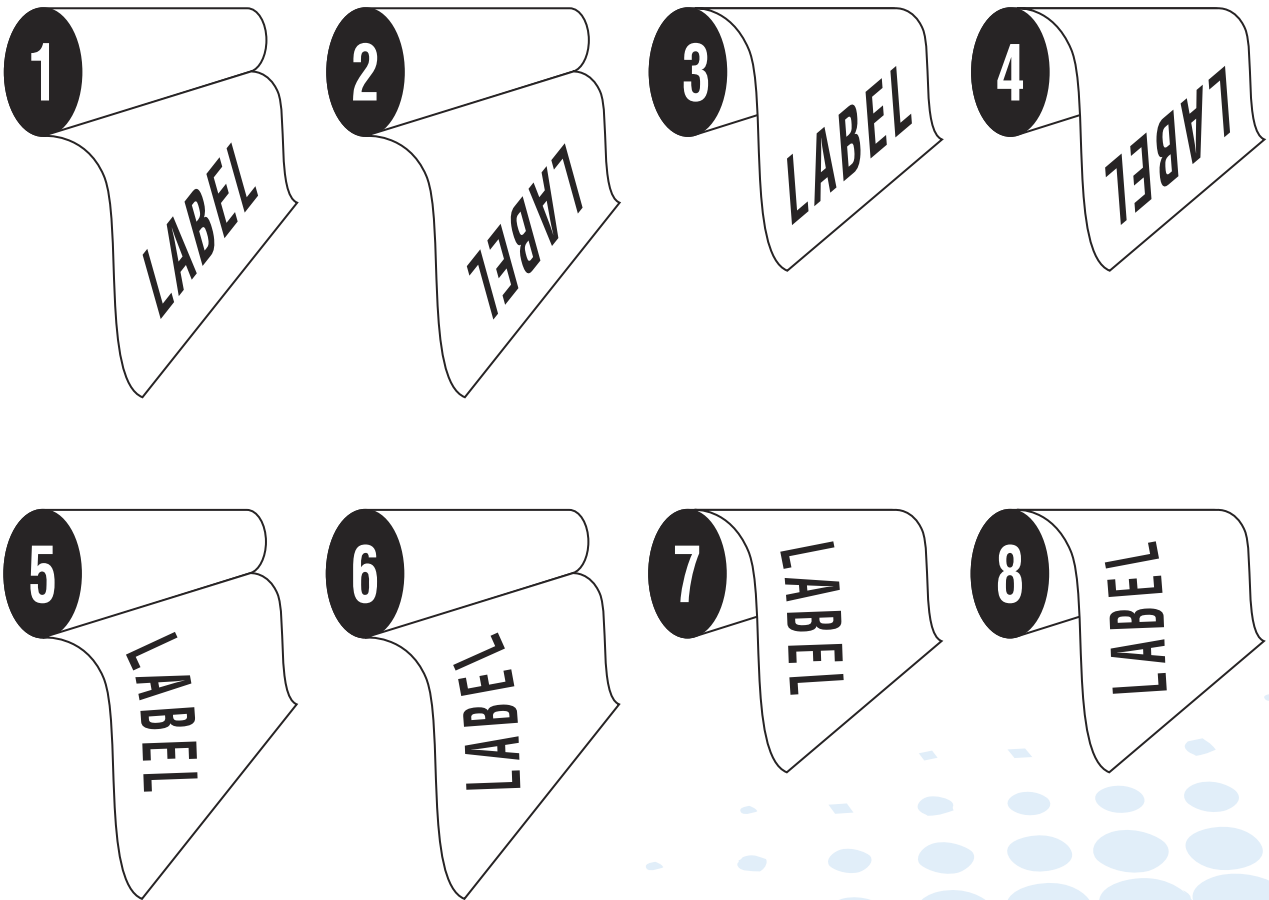

LABELS • GENERAL PRINTING • PACKAGING

PONT & CO ROLLING DIRECTION CHART

STANDARD CORE SIZES - 38mm & 76mm